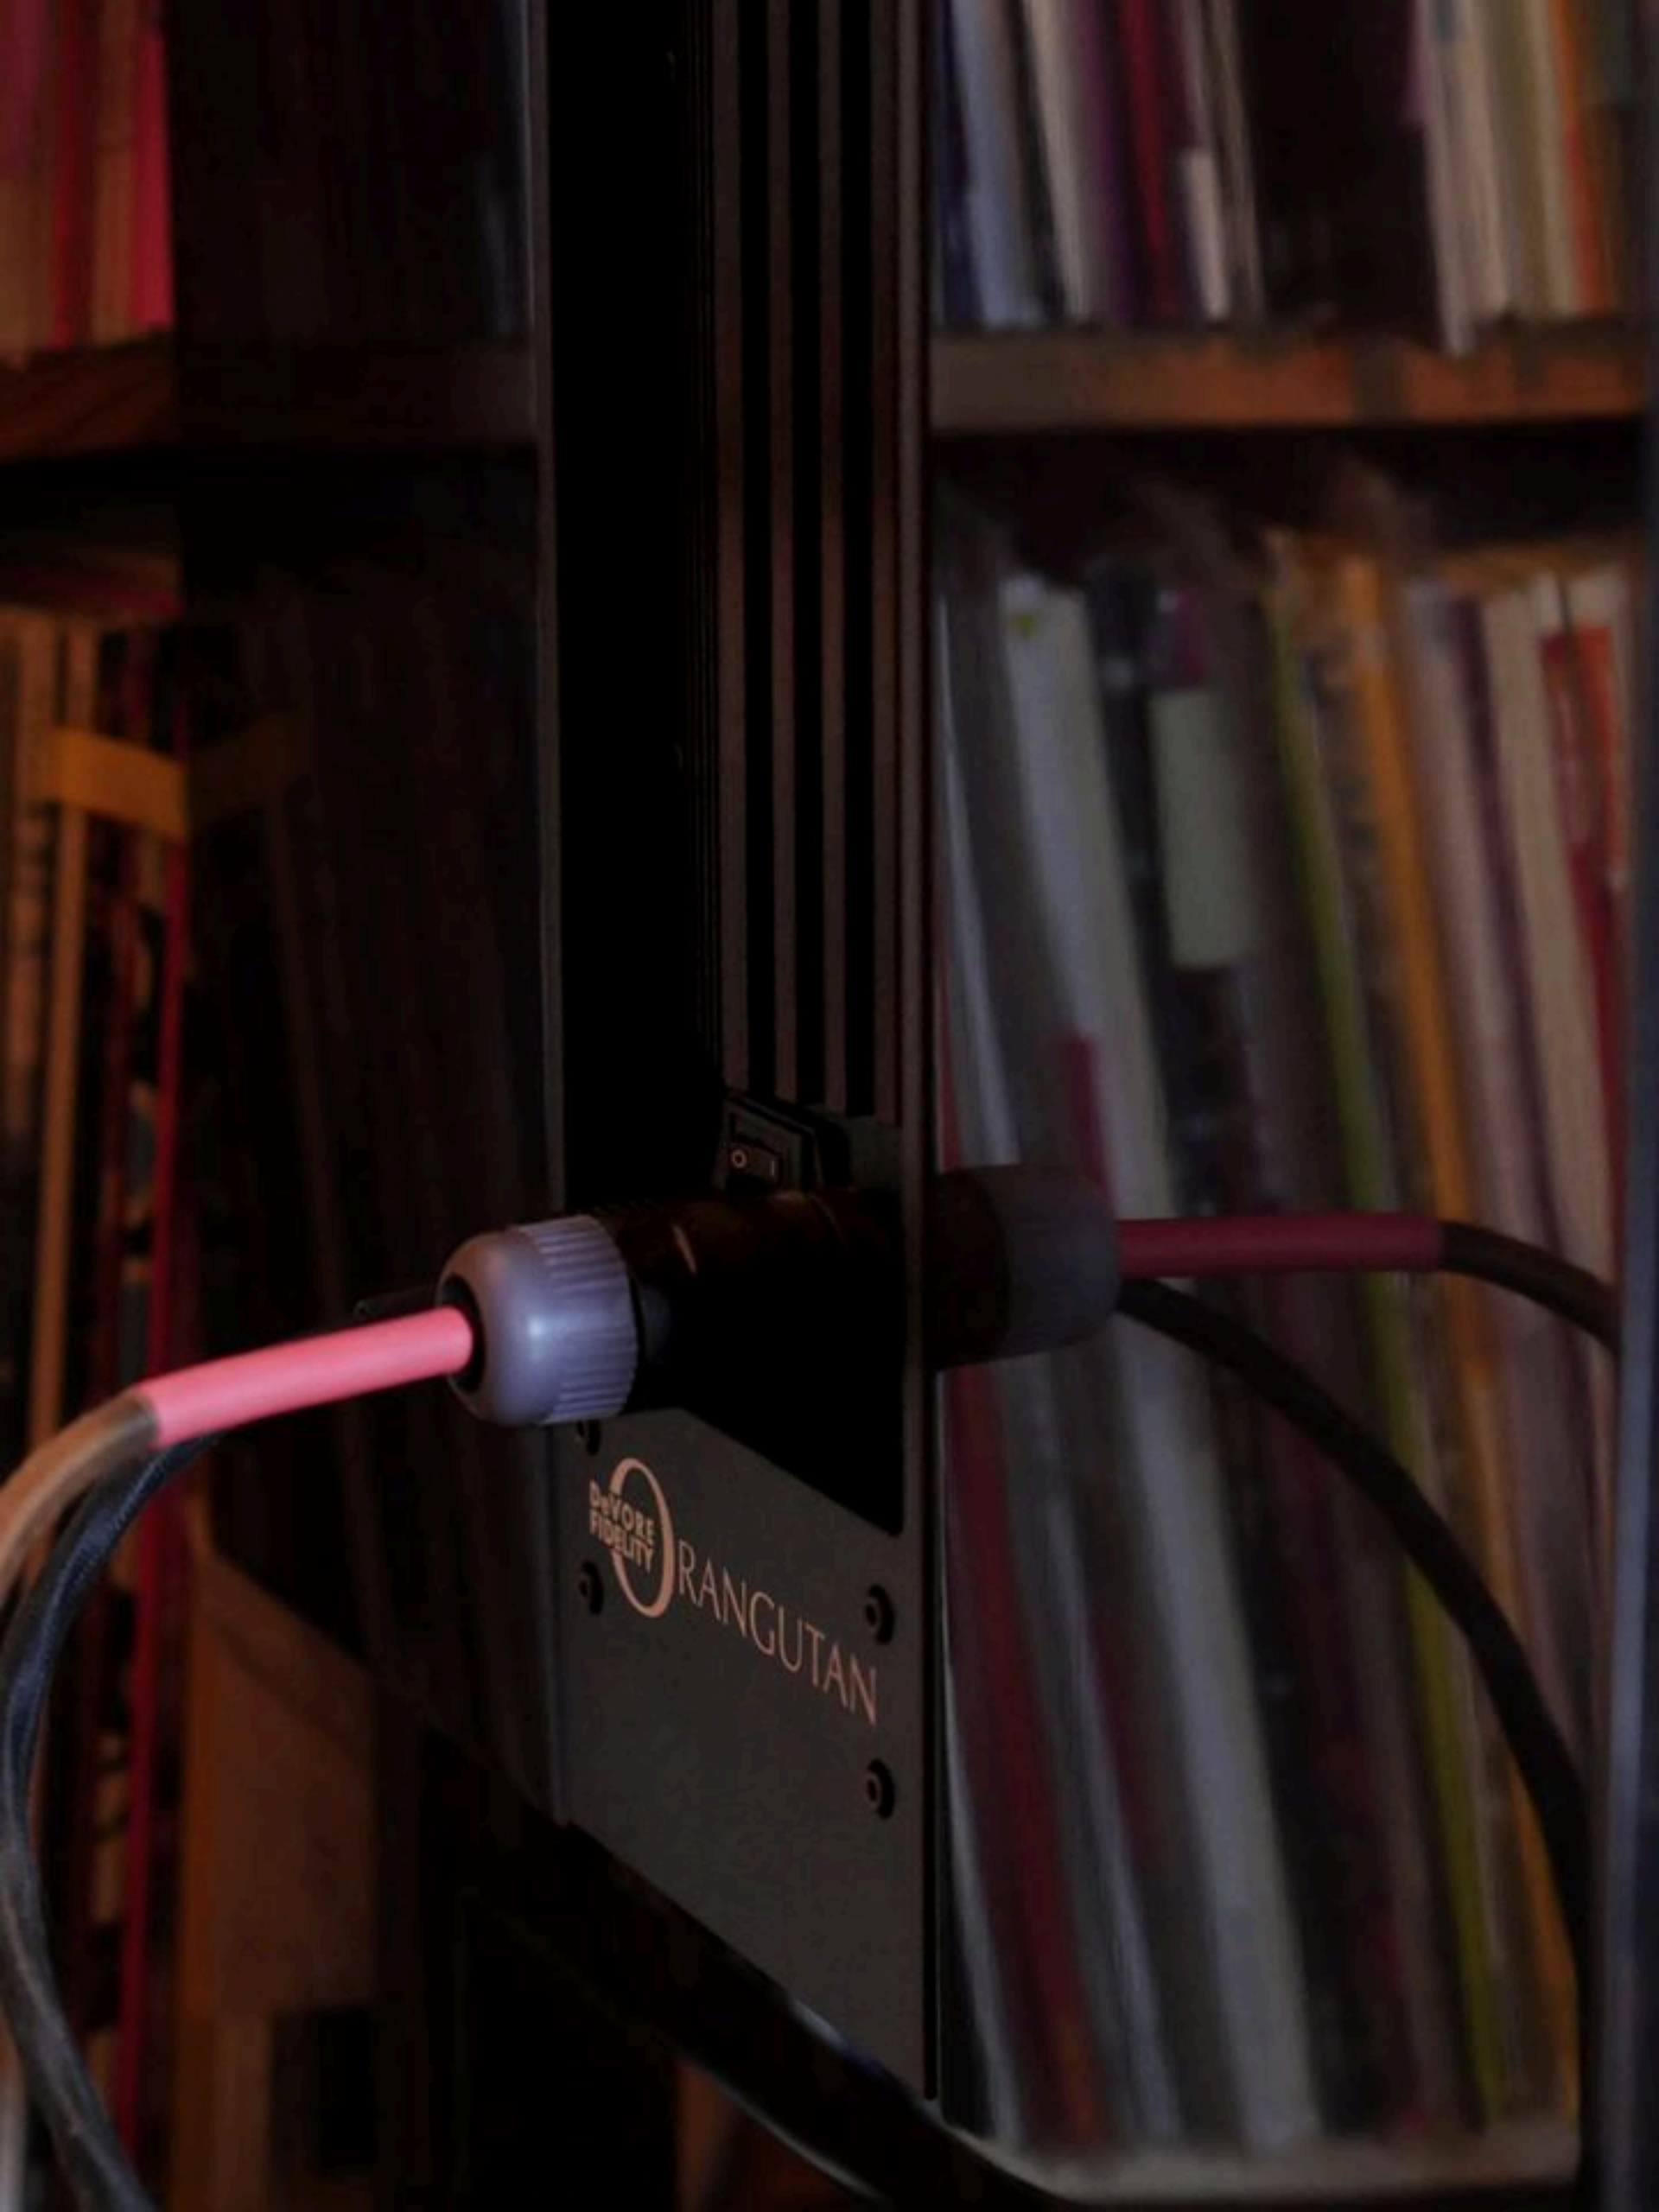

DwORE
FIDELITY

RANGUTAN